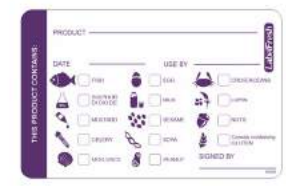

801ALL Removable Warning Label - Allergen
70x45mm, 500 per box