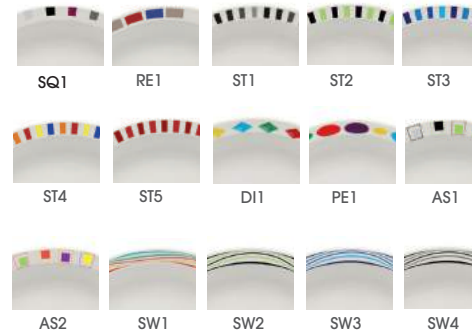

Unless otherwise stated our tableware is polycarbonate

**149 15cm White Bowl & 026 17.3cm White Bowl**  
 15cm and 17.3cm white bowl with a patterned rim. Ideal for serving hot and cold foods.

149 only available in Pebbles, Diamonds, grey & black stripes and Multicoloured Abstract Squares.