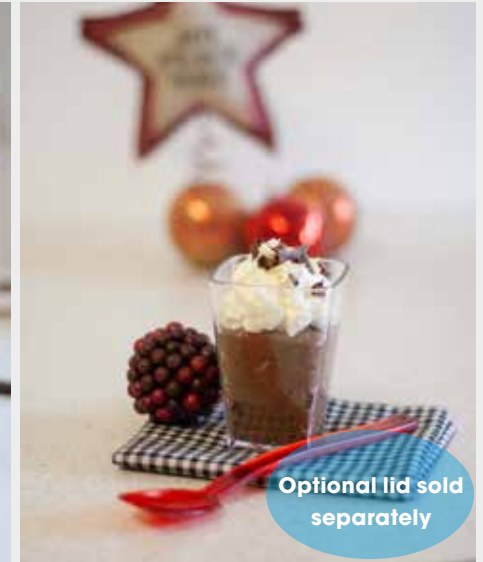

Optional lid sold
separately