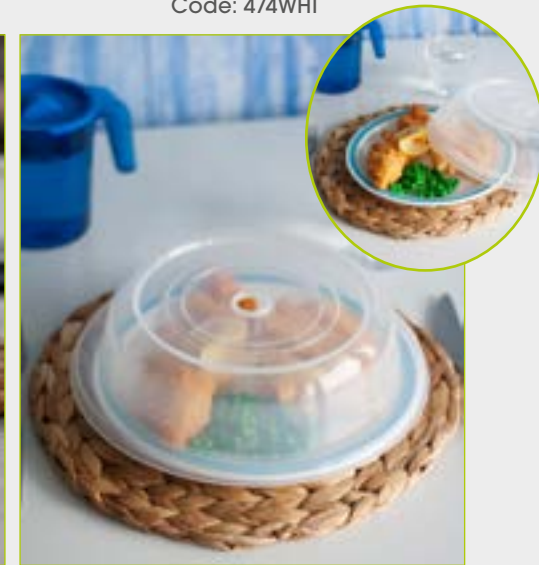

23.5cm White Cloche with Hole
Code: 474WHI